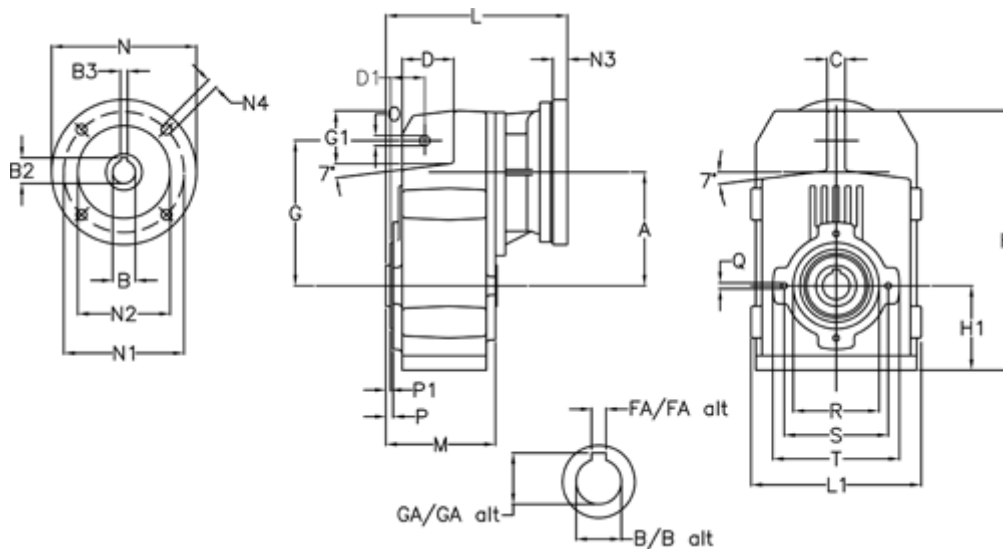

Article number: 29560203223235
 Description: Shaft mounted gear
 A252H35-32,2-P90B5

Measures

A = 128.75	FA = 10	M = 135.5	Q = M10x14
B = 35	G = 162	N = 200	R = 110
B1 = 24	G1 = 58.0	N1 = 165	S = 130
B2 = 27.3	GA = 38.3	N2 = 130	T = 150
B3 = 8	H = 290.5	N4 = M10x20	
C = 20	H1 = 93.5	O = 13	
D = 57.0	L = 232.5	P = 6.0	
D1 = 43.5	L1 = 188	P1 = 3.5	